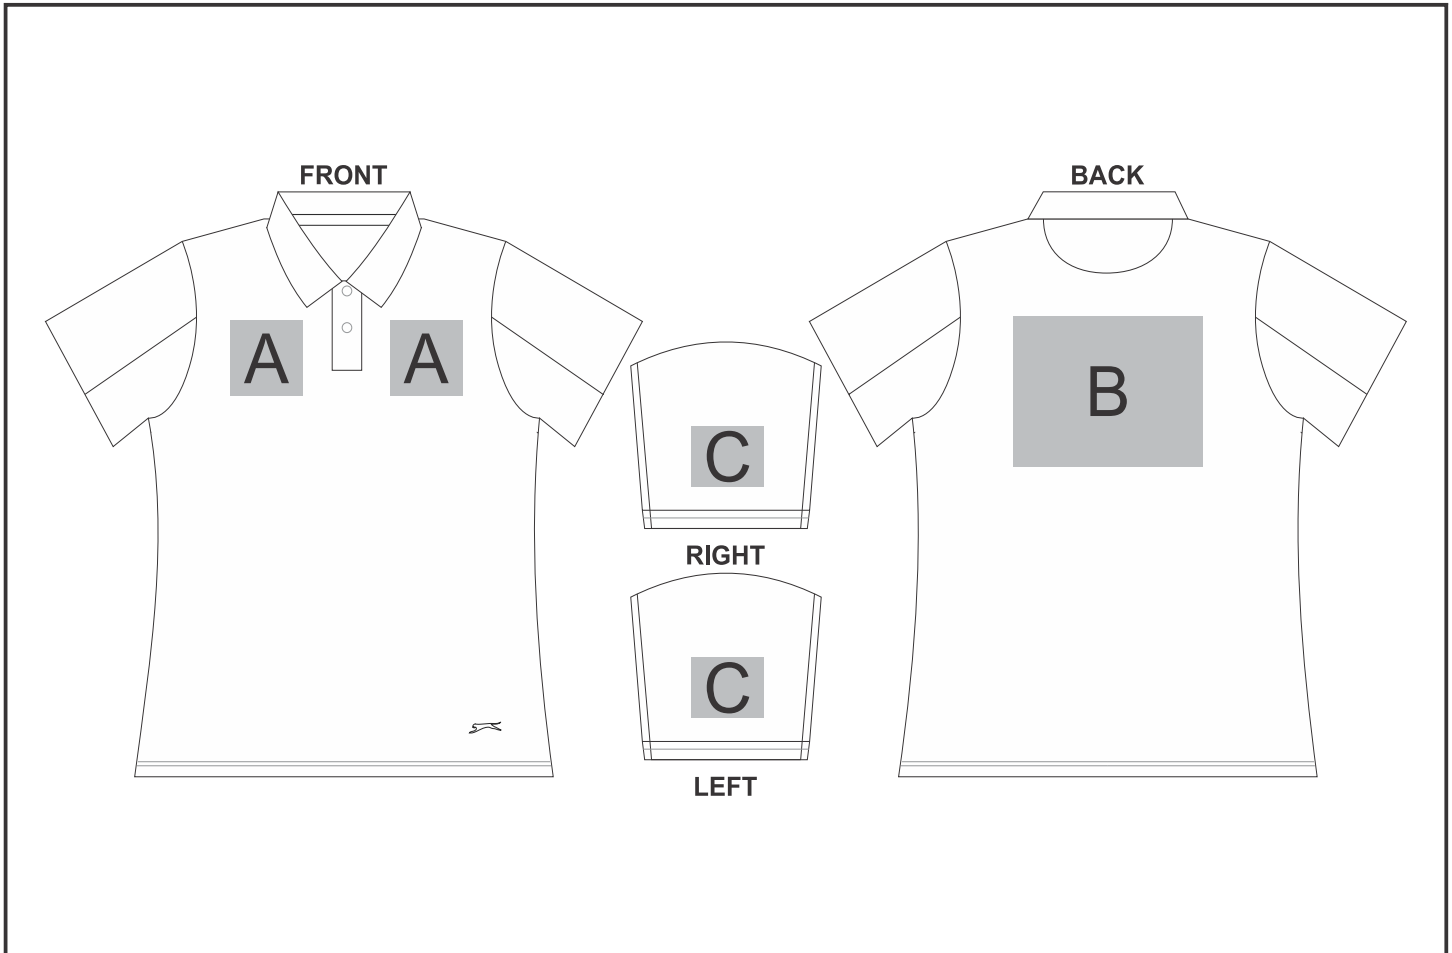

SLAZ-11411

Ladies Dorado Golf Shirt

Also available in
**LOGO
24**
Check Logo24
guide and t's & c's

Need to know:

- Includes 1-Position Embroidery OR 1-Position Digital Transfer (setup fees apply)
- DTC/EMB inclusive Parameters: Left/Right Chest or Back = 100mm x 100mm
- Laser colour: Tonal

Branding Options:

Position	Branding Method (Branding Code)	No. of Colours	Dimension
A	Embroidery (EM-CLOTHING)	N/A	100mm wide x 100mm high
A	Digital Transfer Clothing A6 (DTC-A6)	Full Colour	100mm wide x 100mm high
A	Screen Print (SA)	6 Colours	100mm wide x 80mm high
A	Laser Engraving (LG)	N/A	100mm wide x 80mm high
A	Silicone (STP-A)	N/A	30mm wide x 30mm high
A	Silicone (STP-B)	N/A	50mm wide x 50mm high
A	Silicone (STP-C)	N/A	80mm wide x 80mm high
A	Silicone (STP-D)	N/A	100mm wide x 40mm high

B	Embroidery (EM-CLOTHING)	N/A	200mm wide x 200mm high
B	Digital Transfer Clothing A6 (DTC-A6)	Full Colour	105mm wide x 148mm high
B	Digital Transfer Clothing A5 (DTC-A5)	Full Colour	210mm wide x 148mm high
B	Screen Print (SA)	6 Colours	260mm wide x 200mm high
B	Silicone (STP-A)	N/A	30mm wide x 30mm high
B	Silicone (STP-B)	N/A	50mm wide x 50mm high
B	Silicone (STP-C)	N/A	80mm wide x 80mm high
B	Silicone (STP-D)	N/A	120mm wide x 40mm high

C	Embroidery (EM-CLOTHING)	N/A	80mm wide x 80mm high
C	Digital Transfer Clothing A6 (DTC-A6)	Full Colour	80mm wide x 80mm high
C	Screen Print (SA)	6 Colours	60mm wide x 60mm high
C	Laser Engraving (LG)	N/A	100mm wide x 60mm high
C	Silicone (STP-A)	N/A	30mm wide x 30mm high
C	Silicone (STP-B)	N/A	50mm wide x 50mm high
C	Silicone (STP-C)	N/A	80mm wide x 80mm high